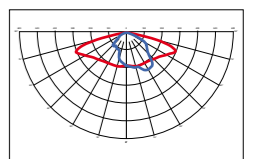

Instalación

Anclaje poste d. 60/76 mm
Horizontal - vertical
Poste o pared

OPTICS ÓPTICAS

AS7 = Advance street

AS7SA = Advance diffuser

AS8 = Cycling/Narrow street

AS9 = Narrow interpost

AS10 = ME street