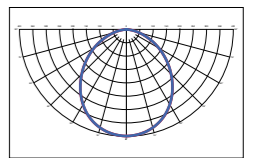

SA = Satin diffuser

Please refer to pag 120/121 Para mayores referencias, consulte página 120/121