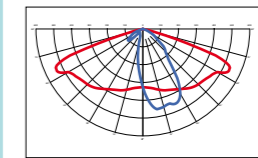

Instalación

Anclaje poste d. 60/76 mm
Horizontal - vertical
Poste o pared

OPTICS ÓPTICAS

AS7 = Advance street

AS7SA = Advance diffuser

AS8 = Cycling/Narrow street

AS9 = Narrow interpost

AS10 = ME street